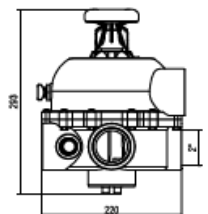

Side Mount Valve

- ♣ Bobbin wound fibreglass & polyester
- ♣ Clamp lock lid for 1½" & bolt lid for 2" valve filters
- ♣ UV resistant surface
- ♣ Oil filled Stainless Steel pressure gauge
- ♣ Union set included
- ♣ Drainage plug for easy clean or sand change
- ♣ Large range with 1½" 50mm and 2" 63mm fittings

MPV2E Multiport valve 2"

CODE	DESCRIPTION	HEIGHT	DIAMETER	FLOW	VALVE	SAND
FES18	Sand Filter 450mmØ	814mm	455mm	135l/m	1½"	1
FES21	Sand Filter 500mmØ	845mm	535mm	185l/m	1½"	2
FES25	Sand Filter 650mmØ	950mm	635mm	260l/m	1½"	4
FES28	Sand Filter 700mmØ	1020mm	710mm	325l/m	1½"	5
FES32	Sand Filter 800mmØ	1200mm	800mm	415l/m	2"	9
FES36	S and Filter 900mmØ	1300mm	900mm	520l/m	2"	12