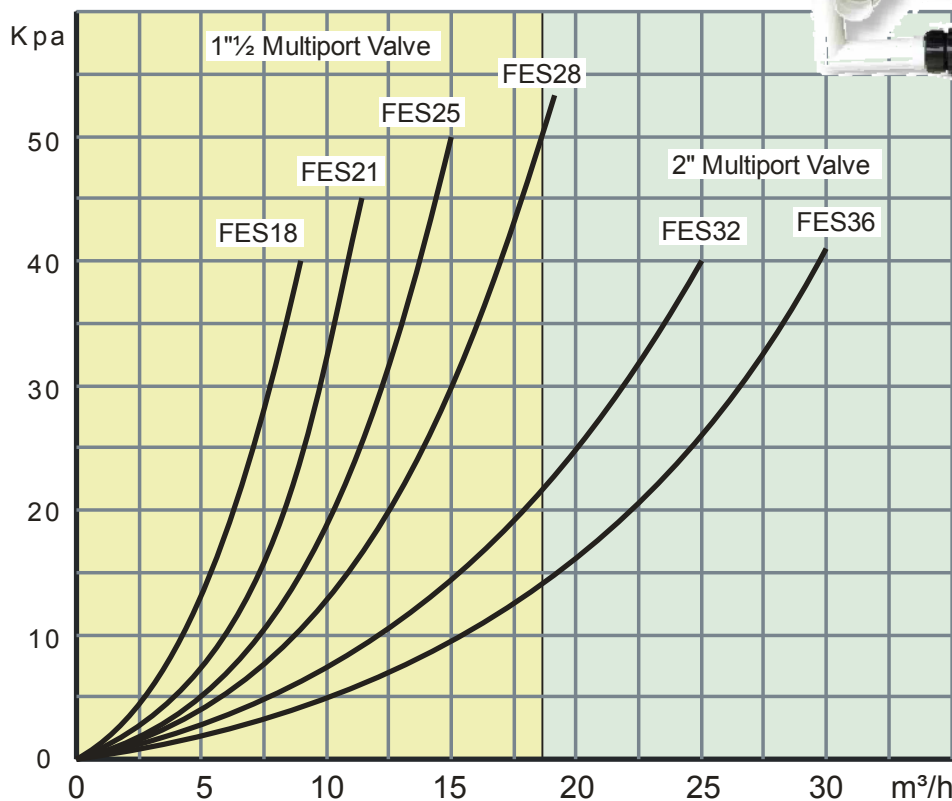

Side Mount Valve

MPV2E Multiport valve 2"

CODE	DESCRIPTION	HEIGHT	DIAMETER	FLOW	VALVE	SAND
FES18	Sand Filter 450mmØ	814mm	455mm	135l/m	1½"	1
FES21	Sand Filter 500mmØ	845mm	535mm	185l/m	1½"	2
FES25	Sand Filter 650mmØ	950mm	635mm	260l/m	1½"	4
FES28	Sand Filter 700mmØ	1020mm	710mm	325l/m	1½"	5
FES32	Sand Filter 800mmØ	1200mm	800mm	415l/m	2"	9
FES36	S and Filter 900mmØ	1300mm	900mm	520l/m	2"	12