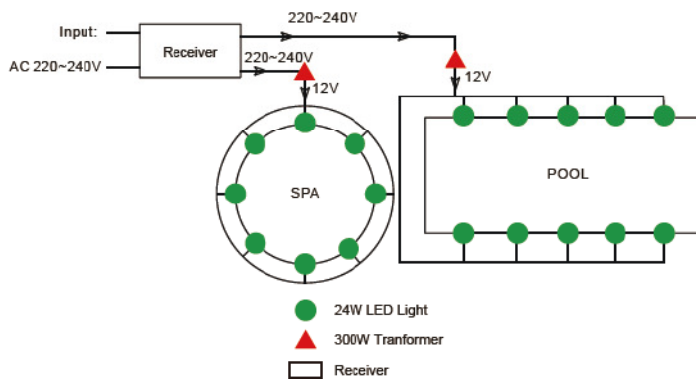

LEDF24

- 12V LED Lighting ~ 24W
- Long life cycle of over 30,000 hours
- 304 Stainless Steel casing
- The LED Light has 8 effects ~ 6 stationary colours , 1 soft and 1 rapid changing light sequence
- Optional 2 channel controller c/w remote
- Concrete & vinyl fitting
- Mounting bracket included
- IP68 Waterproof Light
- Available on order in ANSI 316 Grade S/S

An Extremely versatile control system for up to 20 lights

LED Lighting Control Unit

Remote

- Maximum of 300W per channel ~ Overload, Earth leakage and Timer built in.
- Simple easy operation with 4 Keys 8 effects and reset to set all lights to first effect
- Channels can be operated individually or in sync
- Great for pools with a number of lights or commercial pools