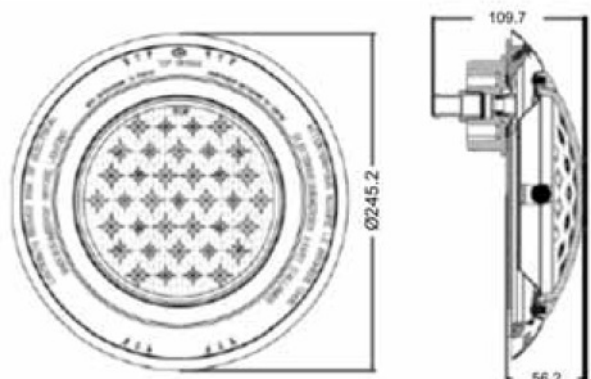

LEDF24

- 12V LED Lighting ~ 24W
- Long life cycle of over 30,000 hours
- 304 Stainless Steel casing
- The LED Light has 8 effects ~ 6 stationary colours , 1 soft and 1 rapid changing light sequence
- Optional 2 channel controller c/w remote
- Concrete & vinyl fitting
- Mounting bracket included
- IP68 Waterproof Light
- Available on order in ANSI 316 Grade S/S