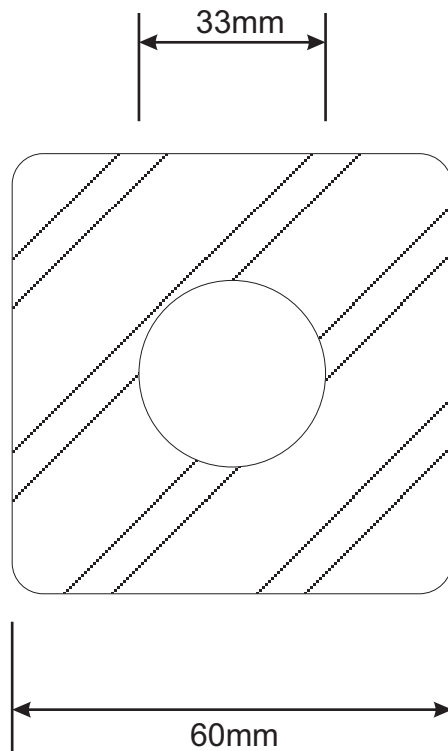

Backing Plate

Side View

**POOL SPA & FILTRATION
SUPPLIES** (Pty) Ltd.

Tel: (011) 793-1381
Fax: (011) 792-3393
info@poolspa.co.za

DESCRIPTION

Waterfeature Spout Curved

SIZES

32mm

SIZE

A4

CODE

WSC32

SCALE

DWG NO

16

SHEET