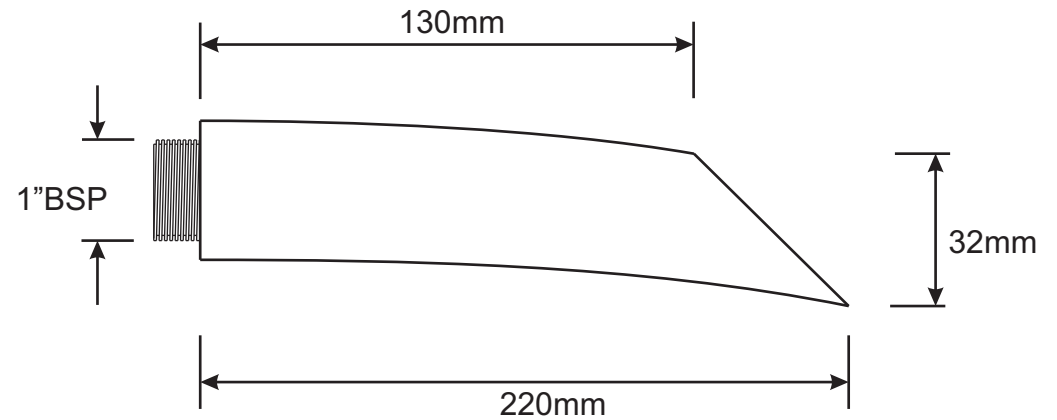

Backing Plate

Side View

**POOL SPA & FILTRATION
SUPPLIES** (Pty) Ltd.

Tel: (011) 793-1381
Fax: (011) 792-3393
info@poolspa.co.za

DESCRIPTION

Waterfeature Spout Curved

SIZES

32mm

SIZE

A4

CODE

WSC32

SCALE

DWG NO

16

SHEET