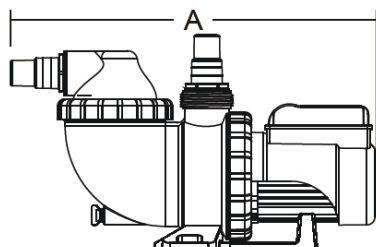

EMAUX

Pool and Spa Systems.

Emaux Aqua-Mini

- Asynchronous. Two poles
- IPX5 Waterproof standard
- Built-in thermal protection
- Class insulation: 130
- External heat sink
- 316 Stainless steel shaft
- 316 Stainless steel mechanical seal

Small & Efficient

Emaux Aqua-Mini

POOL SPA & FILTRATION SUPPLIES (Pty) Ltd.

A - 450.5 mm
B - 159.6 mm
C - 265 mm

Code	Description	Max Head	Max Flow	Input power	In/Out Connection	Weight
PEAM12	Aqua-Mini 12	4m	6.2 m³/h	0.15kw	50mm	3.8kg
PEAM16	Aqua-Mini 16	5m	8.3 m³/h	0.2kw	50mm	4.2kg
PEAM20	Aqua-Mini 20	6m	10 m³/h	0.25kw	50mm	4.2kg