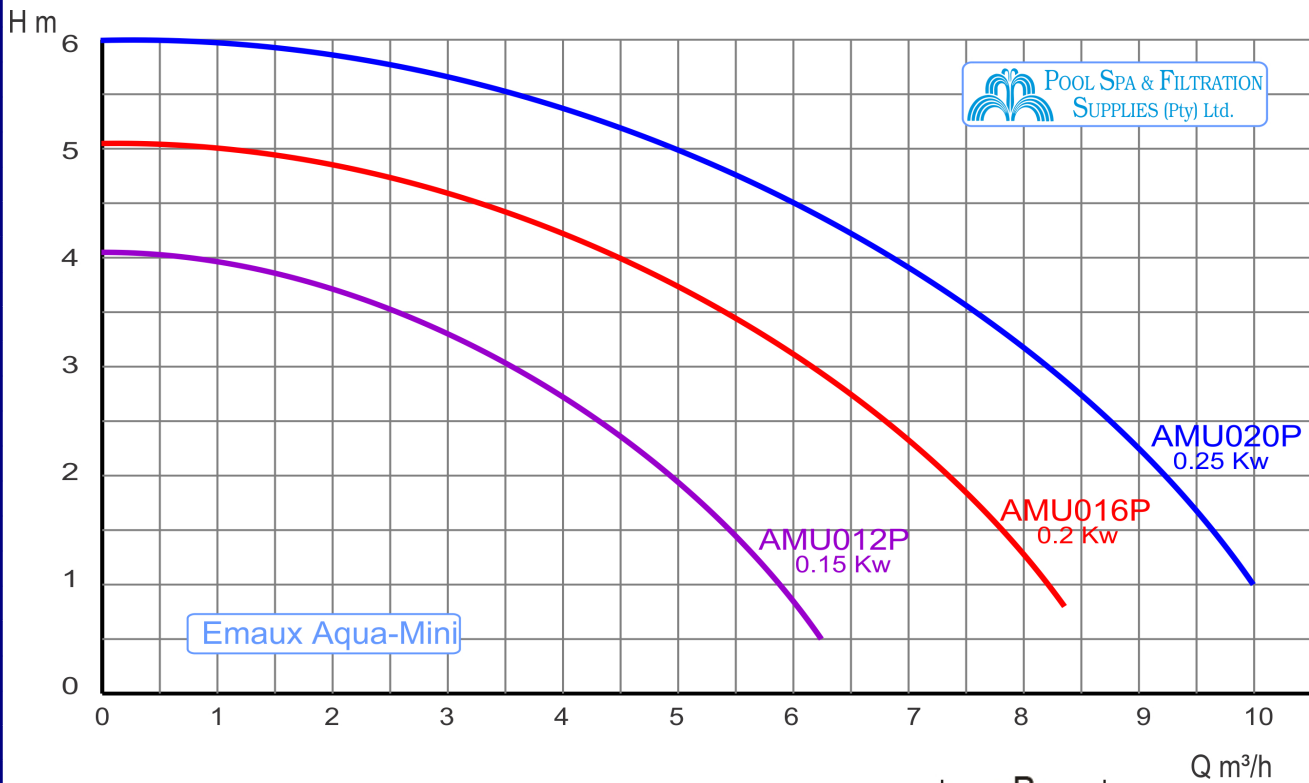

EMAUX

Pool and Spa Systems.

Emaux Aqua-Mini

- Asynchronous. Two poles
- IPX5 Waterproof standard
- Built-in thermal protection
- Class insulation: 130
- External heat sink
- 316 Stainless steel shaft
- 316 Stainless steel mechanical seal

Small & Efficient

Emaux Aqua-Mini

POOL SPA & FILTRATION SUPPLIES (Pty) Ltd.

A - 450.5 mm
B - 159.6 mm
C - 265 mm

Code	Description	Max Head	Max Flow	Input power	In/Out Connection	Weight
PEAM12	Aqua-Mini 12	4m	6.2 m³/h	0.15kw	50mm	3.8kg
PEAM16	Aqua-Mini 16	5m	8.3 m³/h	0.2kw	50mm	4.2kg
PEAM20	Aqua-Mini 20	6m	10 m³/h	0.25kw	50mm	4.2kg