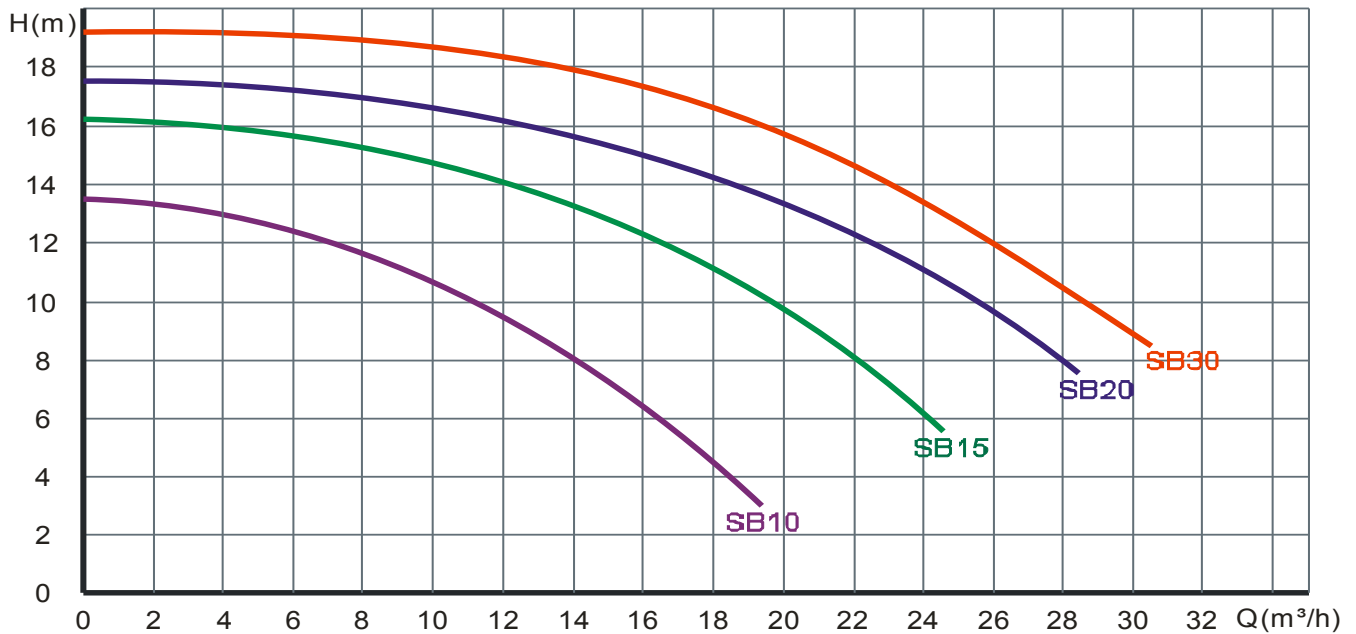

## EMAUX SB Series

- Powerful Self-Priming Pump.
- Largest basket on a pool pump.
- Ring Lock, Easy screw off lid
- From 18m<sup>3</sup>@4m ~ 30m<sup>3</sup>@8m
- 63mm Unions for easy removal
- Super quiet 70dB noise level

DIMENSIONS	
A	717mm
B	275mm
C	413mm

CODE	DESCRIPTION	MAX HEAD	MAX FLOW	WEIGHT
PESB10	Pump Emaux SB 0.9Kw 230V	13m	325l/min	16kg
PESB15	Pump Emaux SB 1.3Kw 230V	16m	415l/min	17kg
PESB20	Pump Emaux SB 1.8Kw 230V	17m	425l/min	23kg
PESB30	Pump Emaux SB 2.2Kw 380V	19m	520l/min	24kg