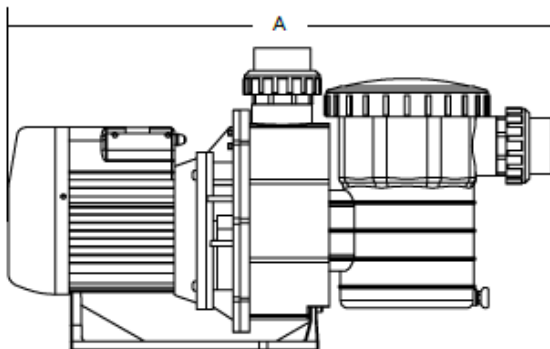

## EMAUX SB Series

- Powerful Self-Priming Pump.
- Largest basket on a pool pump.
- Ring Lock, Easy screw off lid
- From 18m<sup>3</sup>@4m ~ 30m<sup>3</sup>@8m
- 63mm Unions for easy removal
- Super quiet 70dB noise level

DIMENSIONS	
A	717mm
B	275mm
C	413mm

CODE	DESCRIPTION	MAX HEAD	MAX FLOW	WEIGHT
PESB10	Pump Emaux SB 0.9Kw 230V	13m	325l/min	16kg
PESB15	Pump Emaux SB 1.3Kw 230V	16m	415l/min	17kg
PESB20	Pump Emaux SB 1.8Kw 230V	17m	425l/min	23kg
PESB30	Pump Emaux SB 2.2Kw 380V	19m	520l/min	24kg