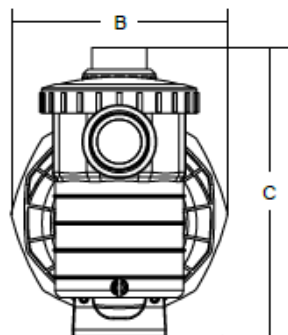

## EMAUX SB Series

- Powerful Self-Priming Pump.
- Largest basket on a pool pump.
- Ring Lock, Easy screw off lid
- From 18m<sup>3</sup>@4m ~ 30m<sup>3</sup>@8m
- 63mm Unions for easy removal
- Super quiet 70dB noise level

DIMENSIONS	
A	717mm
B	275mm
C	413mm

CODE	DESCRIPTION	MAX HEAD	MAX FLOW	WEIGHT
PESB10	Pump Emaux SB 0.9Kw 230V	13m	325l/min	16kg
PESB15	Pump Emaux SB 1.3Kw 230V	16m	415l/min	17kg
PESB20	Pump Emaux SB 1.8Kw 230V	17m	425l/min	23kg
PESB30	Pump Emaux SB 2.2Kw 380V	19m	520l/min	24kg