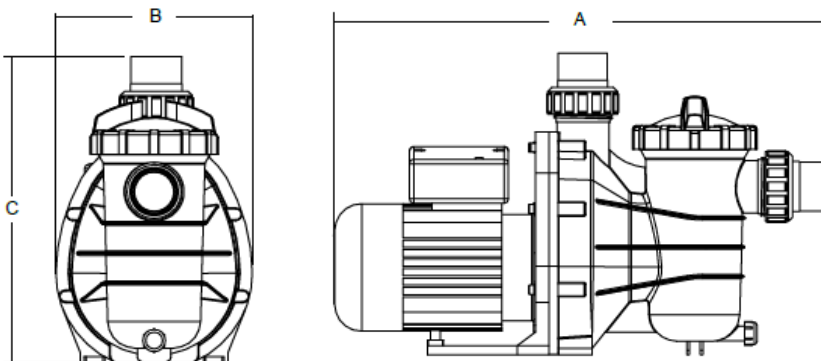

Emaux SS Series

- Self-Priming.
- Very Quiet Pump.
- Easy screw off lid
- From 10m³@1m ~ 17m³@3m
- 50mm Unions for easy removal
- Easy maintenance basket
- Great for small pools and water features

DIMENSIONS	
A	507~552mm
B	211mm
C	340mm

CODE	DESCRIPTION	MAX HEAD	MAX FLOW	WEIGHT
PESS02	Pump Emaux SS 0.28Kw 230V	4.5m	175l/min	6.2kg
PESS03	Pump Emaux SS 0.43Kw 230V	5m	190l/min	6.5kg
PESS05	Pump Emaux SS 0.55Kw 230V	8.5m	240l/min	8.03kg
PESS075	Pump Emaux SS 0.75Kw 230V	10.5m	265l/min	9.01kg
PESS12	Pump Emaux SS 0.97Kw 230V	11m	290l/min	11kg