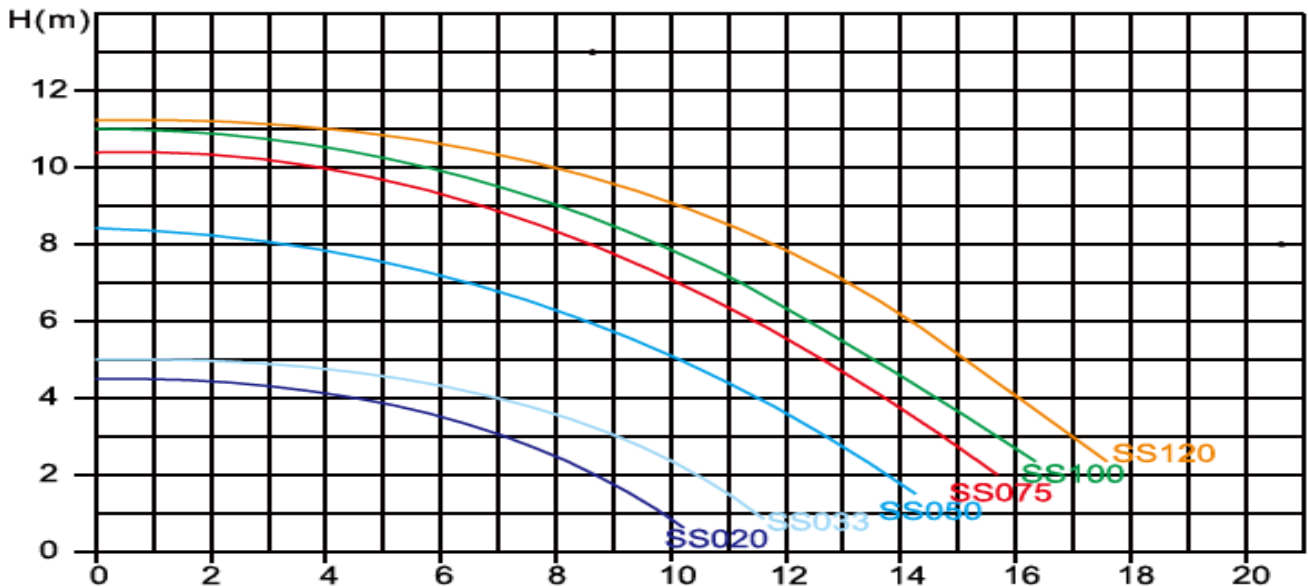

Emaux SS Series

- Self-Priming.
- Very Quiet Pump.
- Easy screw off lid
- From 10m³@1m ~ 17m³@3m
- 50mm Unions for easy removal
- Easy maintenance basket
- Great for small pools and water features

DIMENSIONS	
A	507~552mm
B	211mm
C	340mm

CODE	DESCRIPTION	MAX HEAD	MAX FLOW	WEIGHT
PESS02	Pump Emaux SS 0.28Kw 230V	4.5m	175l/min	6.2kg
PESS03	Pump Emaux SS 0.43Kw 230V	5m	190l/min	6.5kg
PESS05	Pump Emaux SS 0.55Kw 230V	8.5m	240l/min	8.03kg
PESS075	Pump Emaux SS 0.75Kw 230V	10.5m	265l/min	9.01kg
PESS12	Pump Emaux SS 0.97Kw 230V	11m	290l/min	11kg