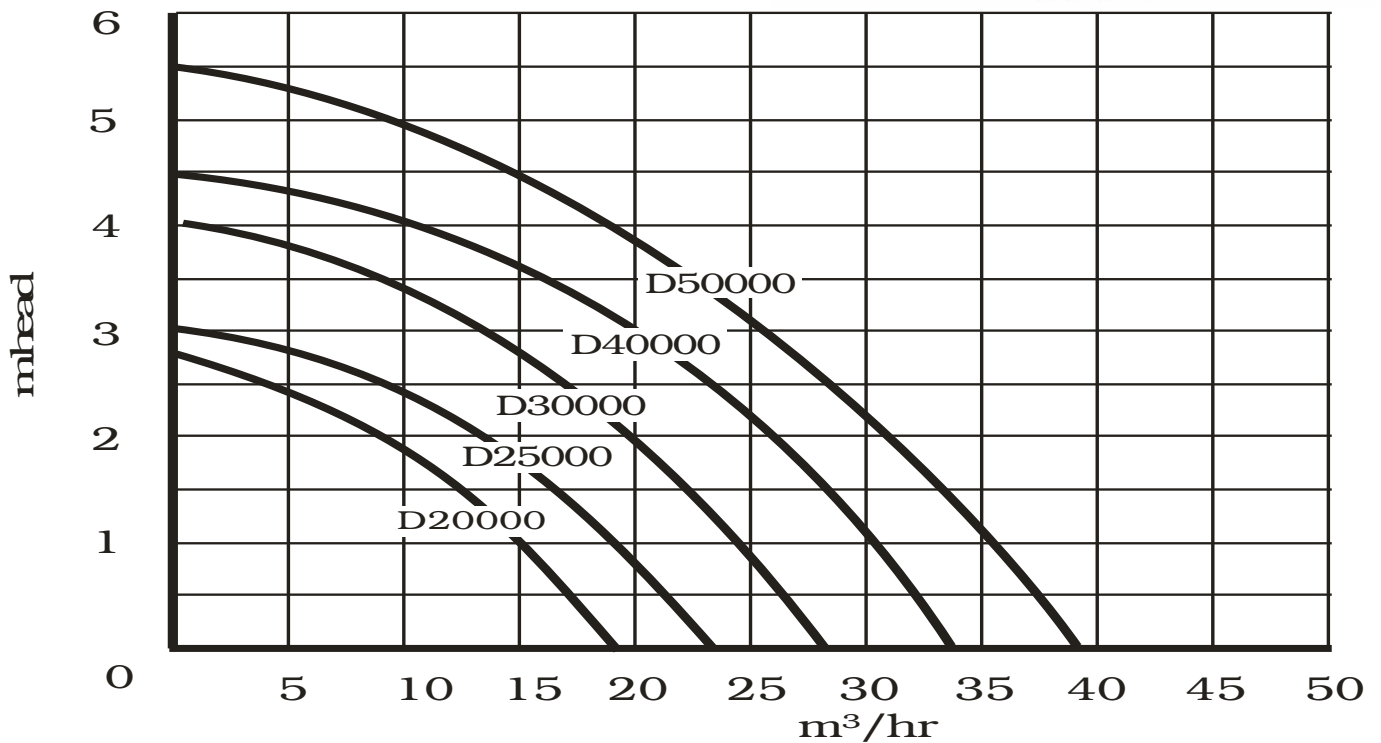

# HAILEA D series ~ Mega Pump

-  Precise High quality Ceramic shaft
-  Ceramic bearings ensure continuous operation
-  All electrical parts are fully encapsulated in resin
-  Thermal overload switch protection
-  Ideal for Gravity Filtration systems
-  Large Volume ~ Low Head
-  Comes with 110mmØ Outlet

*Great Water  
Mover for  
Aquaculture*

CODE	PHD20000	PHD25000	PHD30000	PP20000	PP25000
DESCRIPTION	Mega Pump 20000	Mega Pump 25000	Mega Pump 30000	Mega Pump 40000	Mega Pump 50000
VOLTAGE	220-240V				
POWER	160W	272W	358W	460W	560W
MAX FLOW	19900l/min	23000l/min	27800l/min	33200l/min	38500l/min
MAX HEAD	2.8m	3.0m	4.0m	4.5m	5.5m