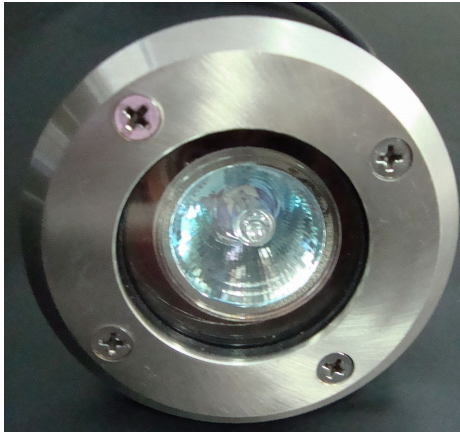

## Flush Mount Light

- ♣ 20W Halogen globe
- ♣ Stainless steel face
- ♣ Cable length 10m
- ♣ incl 12V transformer

## Fountain Light

- ♣ 50° angle beam
- ♣ High intensity halogen light
- ♣ Cable length 10m
- ♣ incl 12V transformer & color lenses
- ♣ Comes in 50W & 100W
- ♣ Fully submersible

## Magic Pond Light

- ♣ Great for garden lighting
- ♣ Fully submersible in ponds & water features
- ♣ Cable length 10m
- ♣ incl 12V transformer
- ♣ comes as 20W; 35W & 50W halogen
- ♣ Wide angle swivel head
- ♣ Small Compact design