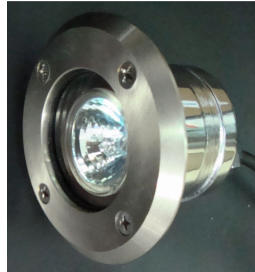

## Flush Mount Light

- ♣ 20W Halogen globe
- ♣ Stainless steel face
- ♣ Cable length 10m
- ♣ incl 12V transformer

## Fountain Light

- ♣ 50° angle beam
- ♣ High intensity halogen light
- ♣ Cable length 10m
- ♣ incl 12V transformer & color lenses
- ♣ Comes in 50W & 100W
- ♣ Fully submersible

## Magic Pond Light

- ♣ Great for garden lighting
- ♣ Fully submersible in ponds & water features
- ♣ Cable length 10m
- ♣ incl 12V transformer
- ♣ comes as 20W; 35W & 50W halogen
- ♣ Wide angle swivel head
- ♣ Small Compact design