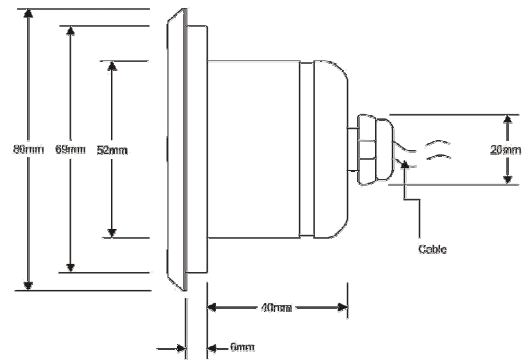

## Flush Mount Light

- ♣ 20W Halogen globe
- ♣ Stainless steel face
- ♣ Cable length 10m
- ♣ incl 12V transformer

## Fountain Light

- ♣ 50° angle beam
- ♣ High intensity halogen light
- ♣ Cable length 10m
- ♣ incl 12V transformer & color lenses
- ♣ Comes in 50W & 100W
- ♣ Fully submersible

## Magic Pond Light

- ♣ Great for garden lighting
- ♣ Fully submersible in ponds & water features
- ♣ Cable length 10m
- ♣ incl 12V transformer
- ♣ comes as 20W; 35W & 50W halogen
- ♣ Wide angle swivel head
- ♣ Small Compact design