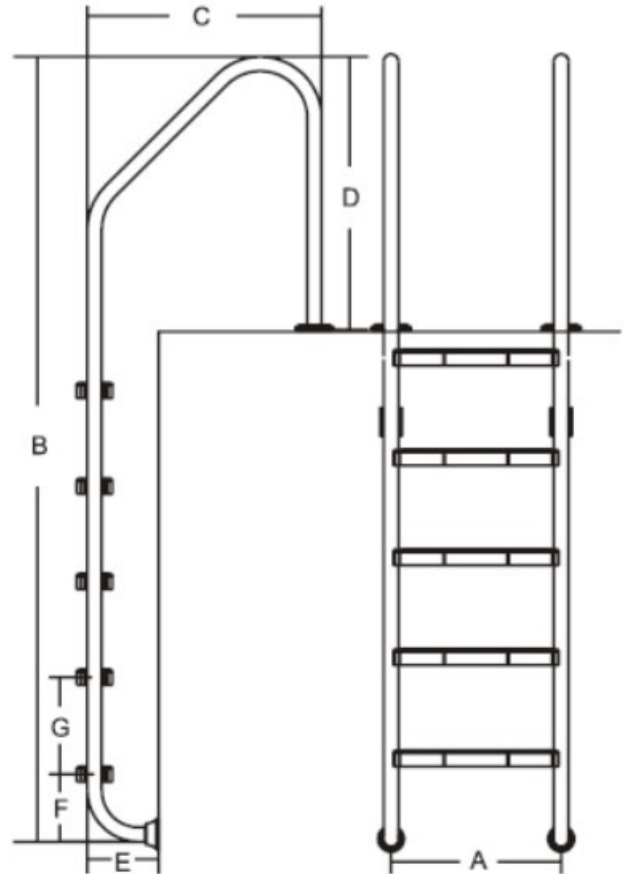

# STAINLESS STEEL LADDERS

**POOL SPA & FILTRATION  
SUPPLIES (PTY) LTD**

Steps	A	B	C	D	E	F	G
3	493	1570	686	788	170	200	250
4	493	1820	686	788	170	200	250
5	493	2070	686	788	170	200	250

304 Stainless steel Handrails and steps

🛠️ Complete with Anchor fittings

🛠️ Also available in 316 and with flange fixtures