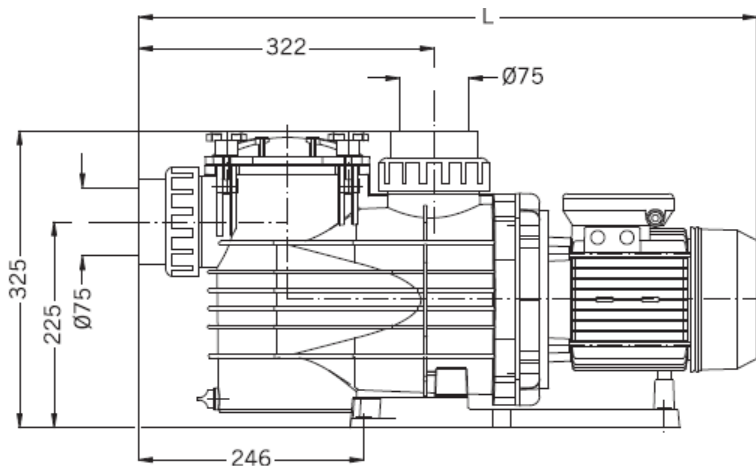

## MAXI 2 Pumps

- Self-Priming. Great Pricing
- Large basket for easy maintenance.
- Stainless Steel Shaft
- From 55m<sup>3</sup> / Hr ~ 65m<sup>3</sup> / Hr
- Unions for easy connection (75mm)
- Pumps suitable for sea water

High Volume pumps for larger pools;  
Fountains & Water Features

CODE	DESCRIPTION	MAX HEAD	MAX FLOW	WEIGHT	CONNECTION
PM23	Pump Maxi 2 ~ 2.2Kw 400V	15m	900l/m	21Kg	2½" / 75mm
PM24	Pump Maxi 2 ~ 3.0Kw 400V	19m	1050l/m	23Kg	2½" / 75mm