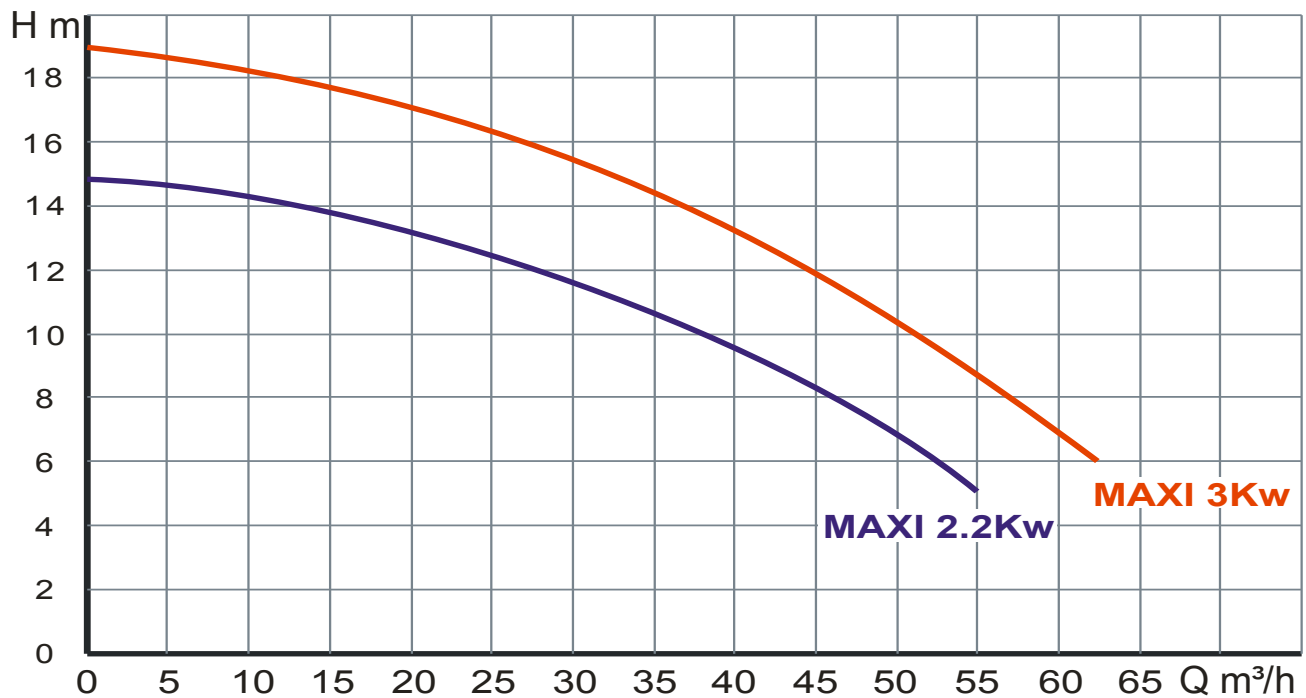

## MAXI 2 Pumps

- Self-Priming. Great Pricing
- Large basket for easy maintenance.
- Stainless Steel Shaft
- From 55m<sup>3</sup> / Hr ~ 65m<sup>3</sup> / Hr
- Unions for easy connection (75mm)
- Pumps suitable for sea water

High Volume pumps for larger pools;  
Fountains & Water Features

CODE	DESCRIPTION	MAX HEAD	MAX FLOW	WEIGHT	CONNECTION
PM23	Pump Maxi 2 ~ 2.2Kw 400V	15m	900l/m	21Kg	2½" / 75mm
PM24	Pump Maxi 2 ~ 3.0Kw 400V	19m	1050l/m	23Kg	2½" / 75mm