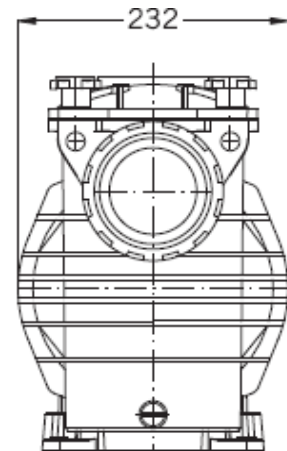

## MAXI 2 Pumps

- Self-Priming. Great Pricing
- Large basket for easy maintenance.
- Stainless Steel Shaft
- From 55m<sup>3</sup> / Hr ~ 65m<sup>3</sup> / Hr
- Unions for easy connection (75mm)
- Pumps suitable for sea water

High Volume pumps for larger pools;  
Fountains & Water Features

CODE	DESCRIPTION	MAX HEAD	MAX FLOW	WEIGHT	CONNECTION
PM23	Pump Maxi 2 ~ 2.2Kw 400V	15m	900l/m	21Kg	2½" / 75mm
PM24	Pump Maxi 2 ~ 3.0Kw 400V	19m	1050l/m	23Kg	2½" / 75mm