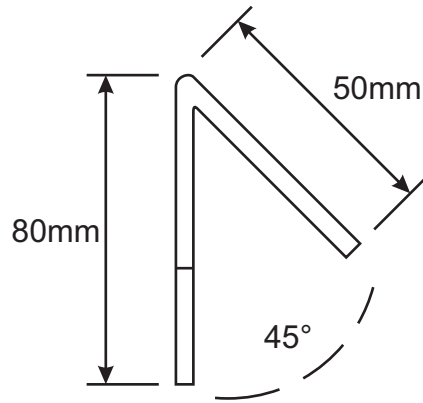

Side View

Front View

POOL SPA & FILTRATION
SUPPLIES (Pty) Ltd.

Tel: (011) 793-1381
Fax: (011) 792-3393
info@poolspa.co.za

DESCRIPTION

Waterfeature Overflow Edge

SIZES

600mm

SIZE

A4

CODE

WOE6

SCALE

DWG NO

8

SHEET