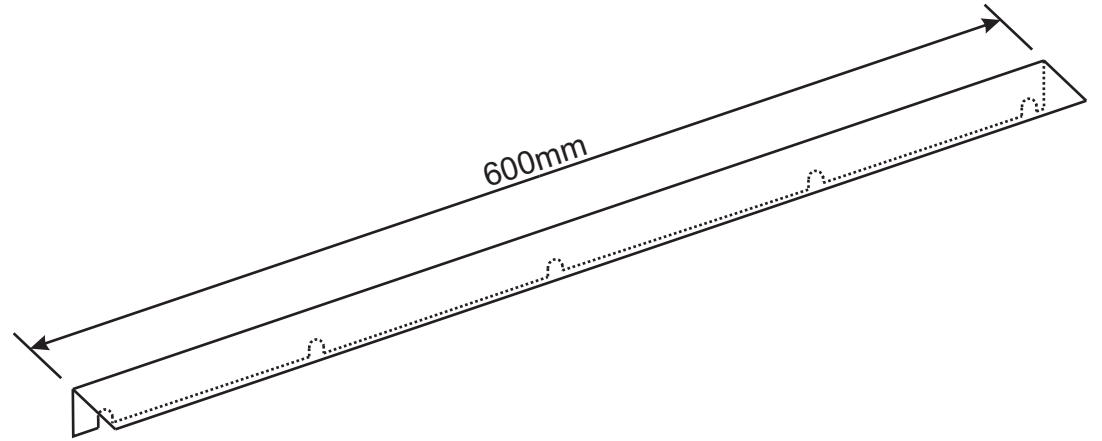

Side View

Front View

POOL SPA & FILTRATION
SUPPLIES (Pty) Ltd.

Tel: (011) 793-1381
Fax: (011) 792-3393
info@poolspa.co.za

DESCRIPTION

Waterfeature Overflow Edge

SIZES

600mm

SIZE

A4

CODE

WOE6

SCALE

DWG NO

8

SHEET