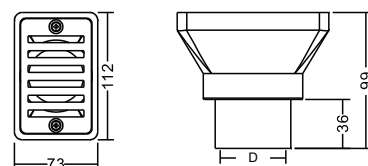

WALL RETURN

Model	Code	Colour	Material	Flowrate (L/min)
EM2824	88120112	White	ABS & PVC	150(1.5") / 240(2.0")

D			
1 1/2"		2"	
Metric	ø50	Metric	ø63
Imperial	ø48	Imperial	ø60

WALL RETURN

Model	Code	Colour	Material	Flowrate (L/min)
EM2825	88120212	White	ABS & PVC	150(1.5") / 240(2.0")

D			
1 1/2"		2"	
Metric	ø50	Metric	ø63
Imperial	ø48	Imperial	ø60

GUTTER DRAIN

Model	Code	Colour	Material	Flowrate (L/min)
EM2819	88110112	White	ABS & PVC	150(1.5") / 235(2.0")

D			
1 1/2"		2"	
Metric	ø50	Metric	ø63
Imperial	ø48	Imperial	ø60

WALL RETURN

Model	Code	Colour	Material	Flowrate (L/min)
EM2826	88120312	White	ABS & PVC	ø244.5-122 / ø47-150 / ø55.5-200

D			
1 1/2" Imperial	ø44.5	2" Imperial	ø55.5
1 1/2" Metric	ø47		

SUCTION FITTING

Model	Code	Colour	Material	Flowrate (L/min)
EM2822	88130112	White	ABS	150

1½" Metric	A	B	1½" Imperial	A	B
	Ø50	Ø32		Ø48	Ø33

Φ10MM BARB AIR & Φ20MM BARB WATER, ELL BODY

Model	Code	Colour	Material	Flowrate (L/min)
EM0021	88100112	White	PVC	53