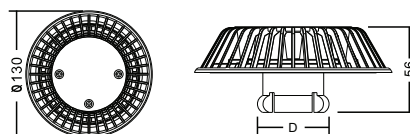

WALL RETURN

Model	Code	Colour	Material	Flowrate (L/min)
EM2824	88120112	White	ABS & PVC	150(1.5") / 240(2.0")

D			
1 1/2"		2"	
Metric	ø50	Metric	ø63
Imperial	ø48	Imperial	ø60

WALL RETURN

Model	Code	Colour	Material	Flowrate (L/min)
EM2825	88120212	White	ABS & PVC	150(1.5") / 240(2.0")

D			
1 1/2"		2"	
Metric	ø50	Metric	ø63
Imperial	ø48	Imperial	ø60

GUTTER DRAIN

Model	Code	Colour	Material	Flowrate (L/min)
EM2819	88110112	White	ABS & PVC	150(1.5") / 235(2.0")

D			
1 1/2"		2"	
Metric	ø50	Metric	ø63
Imperial	ø48	Imperial	ø60

WALL RETURN

Model	Code	Colour	Material	Flowrate (L/min)
EM2826	88120312	White	ABS & PVC	ø244.5-122 / ø47-150 / ø55.5-200

D			
1 1/2" Imperial	ø44.5	2" Imperial	ø55.5
1 1/2" Metric	ø47		

SUCTION FITTING

Model	Code	Colour	Material	Flowrate (L/min)
EM2822	88130112	White	ABS	150

COVER OF SUCTION FITTING

Model	Code	Colour	Material	Flowrate (L/min)
EM2822A	88130212	White	ABS	115
EM2822B	88130312	White	ABS	115

VACUUM FITTING (FOR CONCRETE POOL)

Model	Code	Colour	Material	Flowrate (L/min)
EM2827C	88130412	White	ABS & PVC	150