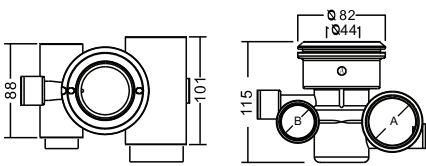

D			
1 1/2"		2"	
Metric	ø50	Metric	ø63
Imperial	ø48	Imperial	ø60

GUTTER DRAIN

Model	Code	Colour	Material	Flowrate (L/min)
EM2819	88110112	White	ABS & PVC	150(1.5") / 235(2.0")

D			
1 1/2"		2"	
Metric	ø50	Metric	ø63
Imperial	ø48	Imperial	ø60

OUTLET FITTING (FOR VINYL POOL)

Model	Code	Colour	Material	Flowrate (L/min)
EM2828V	88092312	White	ABS & PVC	69

EYE BALL JET

Model	Code	Colour	Material	Flowrate (L/min)
EM3302	88092612	White	ABS	69

D	
1½" Metric	Ø50
1½" Imperial	Ø48

EYE BALL STANDARD JET

Model	Code	Colour	Material	Flowrate (L/min)
EM3301	88092512	White	ABS	69

D	
1½" Imperial	Ø44.5
2" Imperial	Ø55.5
1½" Metric	Ø47

AIR WATER TEE BODY

Model	Code	Colour	Material	Flowrate (L/min)
EM0031	88100212	White	ABS & PVC	76

1½" Metric	A	B	1½" Imperial	A	B
	Ø50	Ø32		Ø48	Ø33

Φ10MM BARB AIR & Φ20MM BARB WATER, ELL BODY

Model	Code	Colour	Material	Flowrate (L/min)
EM0021	88100112	White	PVC	53