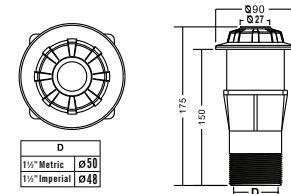

D			
1 1/2"		2"	
Metric	ø50	Metric	ø63
Imperial	ø48	Imperial	ø60

GUTTER DRAIN

Model	Code	Colour	Material	Flowrate (L/min)
EM2819	88110112	White	ABS & PVC	150(1.5") / 235(2.0")

D			
1 1/2"		2"	
Metric	ø50	Metric	ø63
Imperial	ø48	Imperial	ø60

COVER OF SUCTION FITTING

Model	Code	Colour	Material	Flowrate (L/min)
EM2822A	88130212	White	ABS	115
EM2822B	88130312	White	ABS	115

VACUUM FITTING (FOR CONCRETE POOL)

Model	Code	Colour	Material	Flowrate (L/min)
EM2827C	88130412	White	ABS & PVC	150

VACUUM FITTING (FOR VINYL POOL)

Model	Code	Colour	Material	Flowrate (L/min)
EM2827V	88130512	White	ABS & PVC	150

OUTLET FITTING (FOR CONCRETE POOL)

Model	Code	Colour	Material	Flowrate (L/min)
EM2828C	88092212	White	ABS & PVC	69

OUTLET FITTING (FOR VINYL POOL)

Model	Code	Colour	Material	Flowrate (L/min)
EM2828V	88092312	White	ABS & PVC	69

EYE BALL JET

Model	Code	Colour	Material	Flowrate (L/min)
EM3302	88092612	White	ABS	69

D	
1½" Metric	Ø50
1½" Imperial	Ø48