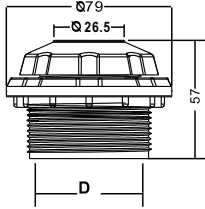

VACUUM FITTING (FOR VINYL POOL)

Model	Code	Colour	Material	Flowrate (L/min)
EM2827V	88130512	White	ABS & PVC	150

OUTLET FITTING (FOR CONCRETE POOL)

Model	Code	Colour	Material	Flowrate (L/min)
EM2828C	88092212	White	ABS & PVC	69

OUTLET FITTING (FOR VINYL POOL)

Model	Code	Colour	Material	Flowrate (L/min)
EM2828V	88092312	White	ABS & PVC	69

EYE BALL JET

Model	Code	Colour	Material	Flowrate (L/min)
EM3302	88092612	White	ABS	69

D	
1½" Metric	Ø50
1½" Imperial	Ø48

EYE BALL STANDARD JET

Model	Code	Colour	Material	Flowrate (L/min)
EM3301	88092512	White	ABS	69

D	
1½" Imperial	Ø44.5
2" Imperial	Ø55.5
1½" Metric	Ø47

AIR WATER TEE BODY

Model	Code	Colour	Material	Flowrate (L/min)
EM0031	88100212	White	ABS & PVC	76

1½" Metric	A	B	1½" Imperial	A	B
	Ø50	Ø32		Ø48	Ø33

Φ10MM BARB AIR & Φ20MM BARB WATER, ELL BODY

Model	Code	Colour	Material	Flowrate (L/min)
EM0021	88100112	White	PVC	53