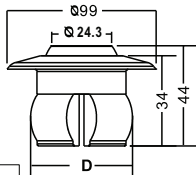

VACUUM FITTING (FOR VINYL POOL)

Model	Code	Colour	Material	Flowrate (L/min)
EM2827V	88130512	White	ABS & PVC	150

OUTLET FITTING (FOR CONCRETE POOL)

Model	Code	Colour	Material	Flowrate (L/min)
EM2828C	88092212	White	ABS & PVC	69

OUTLET FITTING (FOR VINYL POOL)

Model	Code	Colour	Material	Flowrate (L/min)
EM2828V	88092312	White	ABS & PVC	69

EYE BALL JET

Model	Code	Colour	Material	Flowrate (L/min)
EM3302	88092612	White	ABS	69

D	
1½" Metric	Ø50
1½" Imperial	Ø48

EYE BALL STANDARD JET

Model	Code	Colour	Material	Flowrate (L/min)
EM3301	88092512	White	ABS	69

D	
1½" Imperial	Ø44.5
2" Imperial	Ø55.5
1½" Metric	Ø47

AIR WATER TEE BODY

Model	Code	Colour	Material	Flowrate (L/min)
EM0031	88100212	White	ABS & PVC	76

1½" Metric	A	B	1½" Imperial	A	B
	Ø50	Ø32		Ø48	Ø33

Φ10MM BARB AIR & Φ20MM BARB WATER, ELL BODY

Model	Code	Colour	Material	Flowrate (L/min)
EM0021	88100112	White	PVC	53