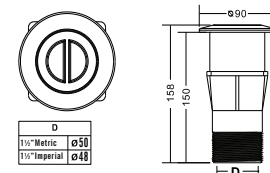

D			
1 1/2"		2"	
Metric	ø50	Metric	ø63
Imperial	ø48	Imperial	ø60

GUTTER DRAIN

Model	Code	Colour	Material	Flowrate (L/min)
EM2819	88110112	White	ABS & PVC	150(1.5") / 235(2.0")

D			
1 1/2"		2"	
Metric	ø50	Metric	ø63
Imperial	ø48	Imperial	ø60

COVER OF SUCTION FITTING

Model	Code	Colour	Material	Flowrate (L/min)
EM2822A	88130212	White	ABS	115
EM2822B	88130312	White	ABS	115

VACUUM FITTING (FOR CONCRETE POOL)

Model	Code	Colour	Material	Flowrate (L/min)
EM2827C	88130412	White	ABS & PVC	150

VACUUM FITTING (FOR VINYL POOL)

Model	Code	Colour	Material	Flowrate (L/min)
EM2827V	88130512	White	ABS & PVC	150

OUTLET FITTING (FOR CONCRETE POOL)

Model	Code	Colour	Material	Flowrate (L/min)
EM2828C	88092212	White	ABS & PVC	69

OUTLET FITTING (FOR VINYL POOL)

Model	Code	Colour	Material	Flowrate (L/min)
EM2828V	88092312	White	ABS & PVC	69

EYE BALL JET

Model	Code	Colour	Material	Flowrate (L/min)
EM3302	88092612	White	ABS	69

D	
1½" Metric	Ø50
1½" Imperial	Ø48