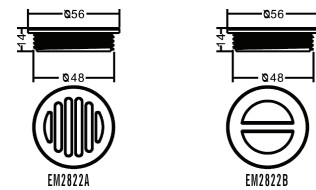

D			
1 1/2"		2"	
Metric	ø50	Metric	ø63
Imperial	ø48	Imperial	ø60

GUTTER DRAIN

Model	Code	Colour	Material	Flowrate (L/min)
EM2819	88110112	White	ABS & PVC	150(1.5") / 235(2.0")

D			
1 1/2"		2"	
Metric	ø50	Metric	ø63
Imperial	ø48	Imperial	ø60

WALL RETURN

Model	Code	Colour	Material	Flowrate (L/min)
EM2826	88120312	White	ABS & PVC	ø244.5-122 / ø47-150 / ø55.5-200

D			
1 1/2" Imperial	ø44.5	2" Imperial	ø55.5
1 1/2" Metric	ø47		

SUCTION FITTING

Model	Code	Colour	Material	Flowrate (L/min)
EM2822	88130112	White	ABS	150

COVER OF SUCTION FITTING

Model	Code	Colour	Material	Flowrate (L/min)
EM2822A	88130212	White	ABS	115
EM2822B	88130312	White	ABS	115

VACUUM FITTING (FOR CONCRETE POOL)

Model	Code	Colour	Material	Flowrate (L/min)
EM2827C	88130412	White	ABS & PVC	150

OUTLET FITTING (FOR VINYL POOL)

Model	Code	Colour	Material	Flowrate (L/min)
EM2828V	88092312	White	ABS & PVC	69

EYE BALL JET

Model	Code	Colour	Material	Flowrate (L/min)
EM3302	88092612	White	ABS	69

D	
1½" Metric	Ø50
1½" Imperial	Ø48