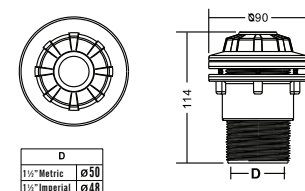

D			
1 1/2"		2"	
Metric	ø50	Metric	ø63
Imperial	ø48	Imperial	ø60

GUTTER DRAIN

Model	Code	Colour	Material	Flowrate (L/min)
EM2819	88110112	White	ABS & PVC	150(1.5") / 235(2.0")

D			
1 1/2"		2"	
Metric	ø50	Metric	ø63
Imperial	ø48	Imperial	ø60

VACUUM FITTING (FOR VINYL POOL)

Model	Code	Colour	Material	Flowrate (L/min)
EM2827V	88130512	White	ABS & PVC	150

OUTLET FITTING (FOR CONCRETE POOL)

Model	Code	Colour	Material	Flowrate (L/min)
EM2828C	88092212	White	ABS & PVC	69

OUTLET FITTING (FOR VINYL POOL)

Model	Code	Colour	Material	Flowrate (L/min)
EM2828V	88092312	White	ABS & PVC	69

EYE BALL JET

Model	Code	Colour	Material	Flowrate (L/min)
EM3302	88092612	White	ABS	69

D	
1½" Metric	Ø50
1½" Imperial	Ø48

EYE BALL STANDARD JET

Model	Code	Colour	Material	Flowrate (L/min)
EM3301	88092512	White	ABS	69

D	
1½" Imperial	Ø44.5
2" Imperial	Ø55.5
1½" Metric	Ø47

AIR WATER TEE BODY

Model	Code	Colour	Material	Flowrate (L/min)
EM0031	88100212	White	ABS & PVC	76