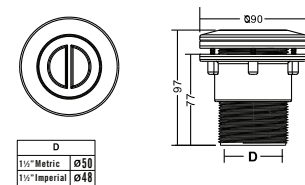

D			
1 1/2"		2"	
Metric	ø50	Metric	ø63
Imperial	ø48	Imperial	ø60

GUTTER DRAIN

Model	Code	Colour	Material	Flowrate (L/min)
EM2819	88110112	White	ABS & PVC	150(1.5") / 235(2.0")

D			
1 1/2"		2"	
Metric	ø50	Metric	ø63
Imperial	ø48	Imperial	ø60

COVER OF SUCTION FITTING

Model	Code	Colour	Material	Flowrate (L/min)
EM2822A	88130212	White	ABS	115
EM2822B	88130312	White	ABS	115

VACUUM FITTING (FOR CONCRETE POOL)

Model	Code	Colour	Material	Flowrate (L/min)
EM2827C	88130412	White	ABS & PVC	150

VACUUM FITTING (FOR VINYL POOL)

Model	Code	Colour	Material	Flowrate (L/min)
EM2827V	88130512	White	ABS & PVC	150

OUTLET FITTING (FOR CONCRETE POOL)

Model	Code	Colour	Material	Flowrate (L/min)
EM2828C	88092212	White	ABS & PVC	69

OUTLET FITTING (FOR VINYL POOL)

Model	Code	Colour	Material	Flowrate (L/min)
EM2828V	88092312	White	ABS & PVC	69

EYE BALL JET

Model	Code	Colour	Material	Flowrate (L/min)
EM3302	88092612	White	ABS	69

D	
1½" Metric	Ø50
1½" Imperial	Ø48