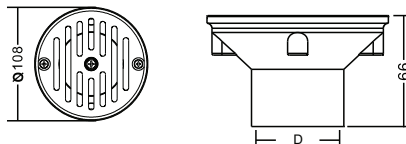

WALL RETURN

Model	Code	Colour	Material	Flowrate (L/min)
EM2824	88120112	White	ABS & PVC	150(1.5") / 240(2.0")

D			
1 1/2"		2"	
Metric	ø50	Metric	ø63
Imperial	ø48	Imperial	ø60

WALL RETURN

Model	Code	Colour	Material	Flowrate (L/min)
EM2825	88120212	White	ABS & PVC	150(1.5") / 240(2.0")

D			
1 1/2"		2"	
Metric	ø50	Metric	ø63
Imperial	ø48	Imperial	ø60

GUTTER DRAIN

Model	Code	Colour	Material	Flowrate (L/min)
EM2819	88110112	White	ABS & PVC	150(1.5") / 235(2.0")

D			
1 1/2"		2"	
Metric	ø50	Metric	ø63
Imperial	ø48	Imperial	ø60

WALL RETURN

Model	Code	Colour	Material	Flowrate (L/min)
EM2826	88120312	White	ABS & PVC	ø244.5-122 / ø47-150 / ø55.5-200

D			
1 1/2" Imperial	ø44.5	2" Imperial	ø55.5
1 1/2" Metric	ø47		

SUCTION FITTING

Model	Code	Colour	Material	Flowrate (L/min)
EM2822	88130112	White	ABS	150

1½" Metric	A	B	1½" Imperial	A	B
	Ø50	Ø32		Ø48	Ø33

Φ10MM BARB AIR & Φ20MM BARB WATER, ELL BODY

Model	Code	Colour	Material	Flowrate (L/min)
EM0021	88100112	White	PVC	53