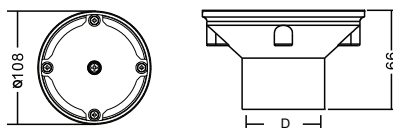

WALL RETURN

Model	Code	Colour	Material	Flowrate (L/min)
EM2824	88120112	White	ABS & PVC	150(1.5") / 240(2.0")

D			
1 1/2"		2"	
Metric	ø50	Metric	ø63
Imperial	ø48	Imperial	ø60

WALL RETURN

Model	Code	Colour	Material	Flowrate (L/min)
EM2825	88120212	White	ABS & PVC	150(1.5") / 240(2.0")

D			
1 1/2"		2"	
Metric	ø50	Metric	ø63
Imperial	ø48	Imperial	ø60

GUTTER DRAIN

Model	Code	Colour	Material	Flowrate (L/min)
EM2819	88110112	White	ABS & PVC	150(1.5") / 235(2.0")

D			
1 1/2"		2"	
Metric	ø50	Metric	ø63
Imperial	ø48	Imperial	ø60

WALL RETURN

Model	Code	Colour	Material	Flowrate (L/min)
EM2826	88120312	White	ABS & PVC	ø244.5-122 / ø47-150 / ø55.5-200

D			
1 1/2" Imperial	ø44.5	2" Imperial	ø55.5
1 1/2" Metric	ø47		

SUCTION FITTING

Model	Code	Colour	Material	Flowrate (L/min)
EM2822	88130112	White	ABS	150

1½" Metric	A	B	1½" Imperial	A	B
	Ø50	Ø32		Ø48	Ø33

Φ10MM BARB AIR & Φ20MM BARB WATER, ELL BODY

Model	Code	Colour	Material	Flowrate (L/min)
EM0021	88100112	White	PVC	53