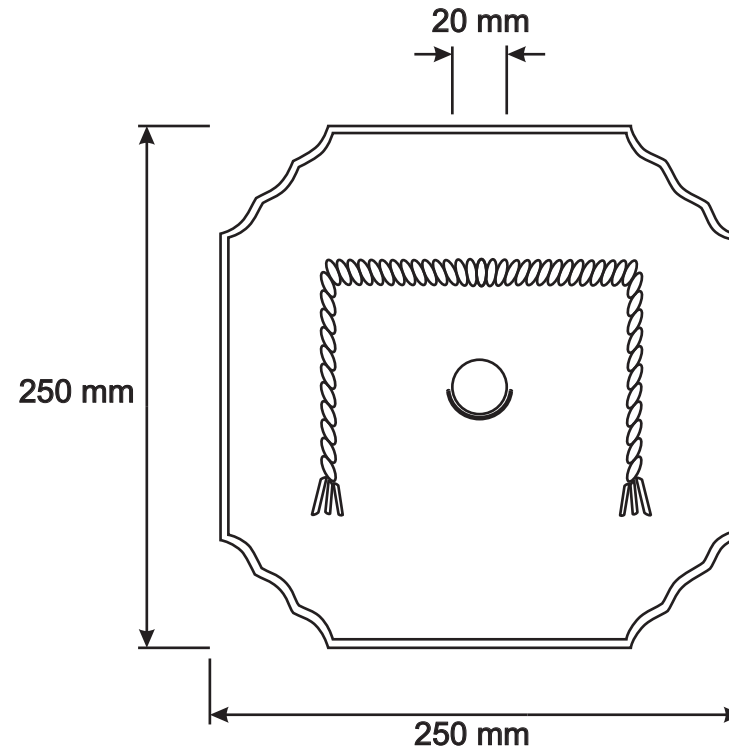

Side View

Front View

**POOL SPA & FILTRATION
SUPPLIES** (Pty) Ltd.

Tel: (011) 793-1381
Fax: (011) 792-3393
info@poolspa.co.za

DESCRIPTION

Rope Spout

SIZES

Cast Iron / Bronze

SIZE

A4

CODE

WRS / WRSB

SCALE

DWG NO

4

SHEET