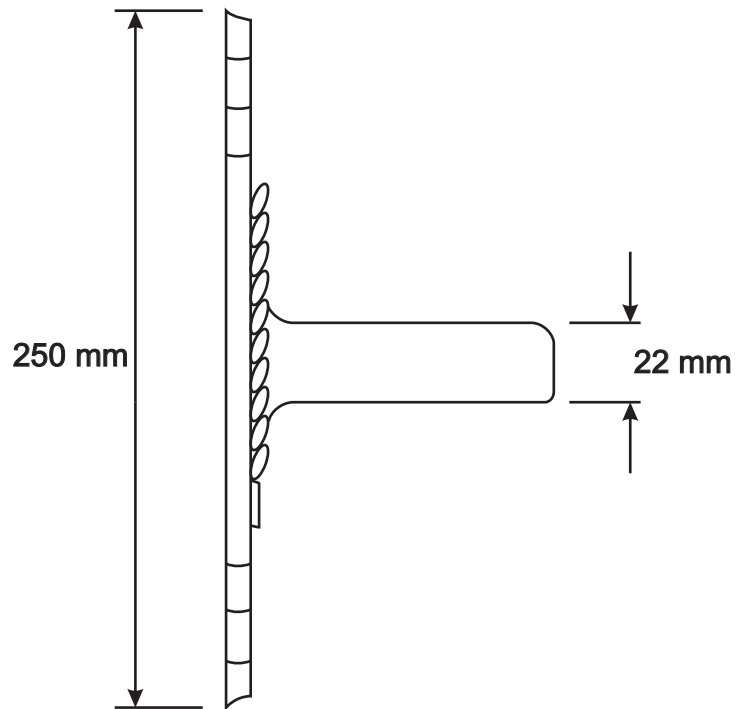

Side View

Front View

**POOL SPA & FILTRATION
SUPPLIES** (Pty) Ltd.

Tel: (011) 793-1381
Fax: (011) 792-3393
info@poolspa.co.za

DESCRIPTION

Rope Spout

SIZES

Cast Iron / Bronze

SIZE

A4

CODE

WRS / WRSB

SCALE

DWG NO

4

SHEET