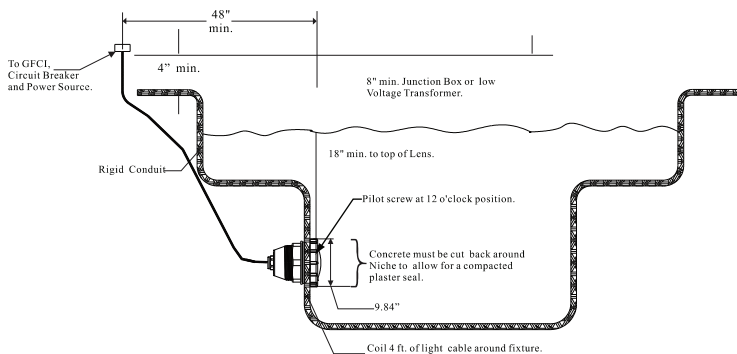

Plastic Spa Light: P50 Series

Features

- Material: Plastic
- Cable: 1.5m
- Waterproof: IP68
- Installation: Wall Mounted (Housing type)

Code	Model No	Description	Watt/Voltage	Lumination (LUX)	Remarks
1 88041101	LED-P50	MR16 (18Bulbs) LED SPA light,	1W / 12V	3500-13000(Colour) 12000(White) 7000(Blue)	Auto Colour Change / White
2 88040101	UL-P50	MR16 Halogen Lamp SPA light	20W / 12V	36000(Red) 6000(Green) 14000(Blue) 130000(No lens)	Colour lens (Red/Green/Blue)
3 04011016	N/A	MR16 Two-pin 18LEDs Bulb	1W / 12V	N/A	Auto Colour Change
04011015	N/A	MR16 Two-pin 18LEDs Bulb	1W / 12V		White Colour
04011034	N/A	MR16 Two-pin 18LEDs Bulb	1W / 12V		Blue Colour
4 04011001	N/A	MR16 Halogen Lamp	20W / 12V	N/A	Colour lens (Red/Green/Blue)

Installation Diagram for P50 Series