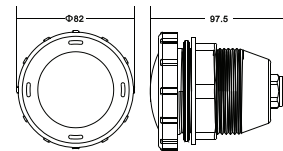

Plastic Spa Light: P50 Series

Features

- Material: Plastic
- Cable: 1.5m
- Waterproof: IP68
- Installation: Wall Mounted (Housing type)

Code	Model No	Description	Watt/Voltage	Lumination (LUX)	Remarks
1 88041101	LED-P50	MR16 (18Bulbs) LED SPA light,	1W / 12V	3500-13000(Colour) 12000(White) 7000(Blue)	Auto Colour Change / White
2 88040101	UL-P50	MR16 Halogen Lamp SPA light	20W / 12V	36000(Red) 6000(Green) 14000(Blue) 130000(No lens)	Colour lens (Red/Green/Blue)
3 04011016	N/A	MR16 Two-pin 18LEDs Bulb	1W / 12V	N/A	Auto Colour Change
04011015	N/A	MR16 Two-pin 18LEDs Bulb	1W / 12V		White Colour
04011034	N/A	MR16 Two-pin 18LEDs Bulb	1W / 12V		Blue Colour
4 04011001	N/A	MR16 Halogen Lamp	20W / 12V	N/A	Colour lens (Red/Green/Blue)