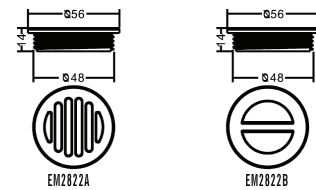

MAIN DRAIN

Model	Code	Colour	Material	Annotation	Connection	Flowrate (L/min)
EM2832C	88140312	White	ABS	Concrete Pool	1-1/2"	150
EM2832V	88140412	White	ABS	Vinyl Pool	1-1/2"	150

MAIN DRAIN COVER

Model	Code	Colour	Material	Flowrate (L/min)
EM2830	88140112	White	ABS	558

MAIN DRAIN COVER

Model	Code	Colour	Material	Flowrate (L/min)
EM2812	88140212	White	ABS	850

SUCTION FITTING

Model	Code	Colour	Material	Flowrate (L/min)
EM2822	88130112	White	ABS	150

COVER OF SUCTION FITTING

Model	Code	Colour	Material	Flowrate (L/min)
EM2822A	88130212	White	ABS	115
EM2822B	88130312	White	ABS	115

VACUUM FITTING (FOR CONCRETE POOL)

Model	Code	Colour	Material	Flowrate (L/min)
EM2827C	88130412	White	ABS & PVC	150

VACUUM FITTING (FOR VINYL POOL)

Model	Code	Colour	Material	Flowrate (L/min)
EM2827V	88130512	White	ABS & PVC	150

OUTLET FITTING (FOR CONCRETE POOL)

Model	Code	Colour	Material	Flowrate (L/min)
EM2828C	88092212	White	ABS & PVC	69