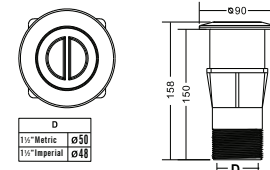

MAIN DRAIN COVER

Model	Code	Colour	Material	Flowrate (L/min)
EM2812	88140212	White	ABS	850

SUCTION FITTING

Model	Code	Colour	Material	Flowrate (L/min)
EM2822	88130112	White	ABS	150

COVER OF SUCTION FITTING

Model	Code	Colour	Material	Flowrate (L/min)
EM2822A	88130212	White	ABS	115
EM2822B	88130312	White	ABS	115

VACUUM FITTING (FOR CONCRETE POOL)

Model	Code	Colour	Material	Flowrate (L/min)
EM2827C	88130412	White	ABS & PVC	150

VACUUM FITTING (FOR VINYL POOL)

Model	Code	Colour	Material	Flowrate (L/min)
EM2827V	88130512	White	ABS & PVC	150

OUTLET FITTING (FOR CONCRETE POOL)

Model	Code	Colour	Material	Flowrate (L/min)
EM2828C	88092212	White	ABS & PVC	69

OUTLET FITTING (FOR VINYL POOL)

Model	Code	Colour	Material	Flowrate (L/min)
EM2828V	88092312	White	ABS & PVC	69