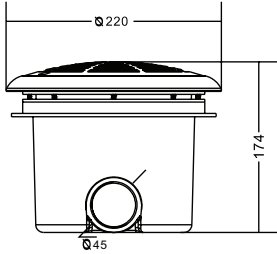

MAIN DRAIN

Model	Code	Colour	Material	Annotation	Connection	Flowrate (L/min)
EM2832C	88140312	White	ABS	Concrete Pool	1-1/2"	150
EM2832V	88140412	White	ABS	Vinyl Pool	1-1/2"	150

MAIN DRAIN COVER

Model	Code	Colour	Material	Flowrate (L/min)
EM2830	88140112	White	ABS	558

MAIN DRAIN COVER

Model	Code	Colour	Material	Flowrate (L/min)
EM2812	88140212	White	ABS	850

SUCTION FITTING

Model	Code	Colour	Material	Flowrate (L/min)
EM2822	88130112	White	ABS	150

COVER OF SUCTION FITTING

Model	Code	Colour	Material	Flowrate (L/min)
EM2822A	88130212	White	ABS	115
EM2822B	88130312	White	ABS	115

VACUUM FITTING (FOR CONCRETE POOL)

Model	Code	Colour	Material	Flowrate (L/min)
EM2827C	88130412	White	ABS & PVC	150

OUTLET FITTING (FOR VINYL POOL)

Model	Code	Colour	Material	Flowrate (L/min)
EM2828V	88092312	White	ABS & PVC	69