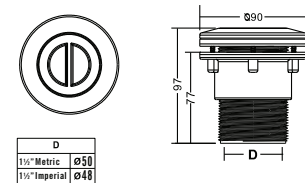

Model	Code	Colour	Material	Flowrate (L/min)
EM2822A	88130212	White	ABS	115
EM2822B	88130312	White	ABS	115

VACUUM FITTING (FOR CONCRETE POOL)

Model	Code	Colour	Material	Flowrate (L/min)
EM2827C	88130412	White	ABS & PVC	150

VACUUM FITTING (FOR VINYL POOL)

Model	Code	Colour	Material	Flowrate (L/min)
EM2827V	88130512	White	ABS & PVC	150

OUTLET FITTING (FOR CONCRETE POOL)

Model	Code	Colour	Material	Flowrate (L/min)
EM2828C	88092212	White	ABS & PVC	69

OUTLET FITTING (FOR VINYL POOL)

Model	Code	Colour	Material	Flowrate (L/min)
EM2828V	88092312	White	ABS & PVC	69