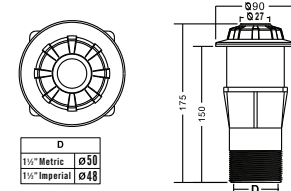

MAIN DRAIN COVER

Model	Code	Colour	Material	Flowrate (L/min)
EM2812	88140212	White	ABS	850

SUCTION FITTING

Model	Code	Colour	Material	Flowrate (L/min)
EM2822	88130112	White	ABS	150

COVER OF SUCTION FITTING

Model	Code	Colour	Material	Flowrate (L/min)
EM2822A	88130212	White	ABS	115
EM2822B	88130312	White	ABS	115

VACUUM FITTING (FOR CONCRETE POOL)

Model	Code	Colour	Material	Flowrate (L/min)
EM2827C	88130412	White	ABS & PVC	150

VACUUM FITTING (FOR VINYL POOL)

Model	Code	Colour	Material	Flowrate (L/min)
EM2827V	88130512	White	ABS & PVC	150

OUTLET FITTING (FOR CONCRETE POOL)

Model	Code	Colour	Material	Flowrate (L/min)
EM2828C	88092212	White	ABS & PVC	69

OUTLET FITTING (FOR VINYL POOL)

Model	Code	Colour	Material	Flowrate (L/min)
EM2828V	88092312	White	ABS & PVC	69