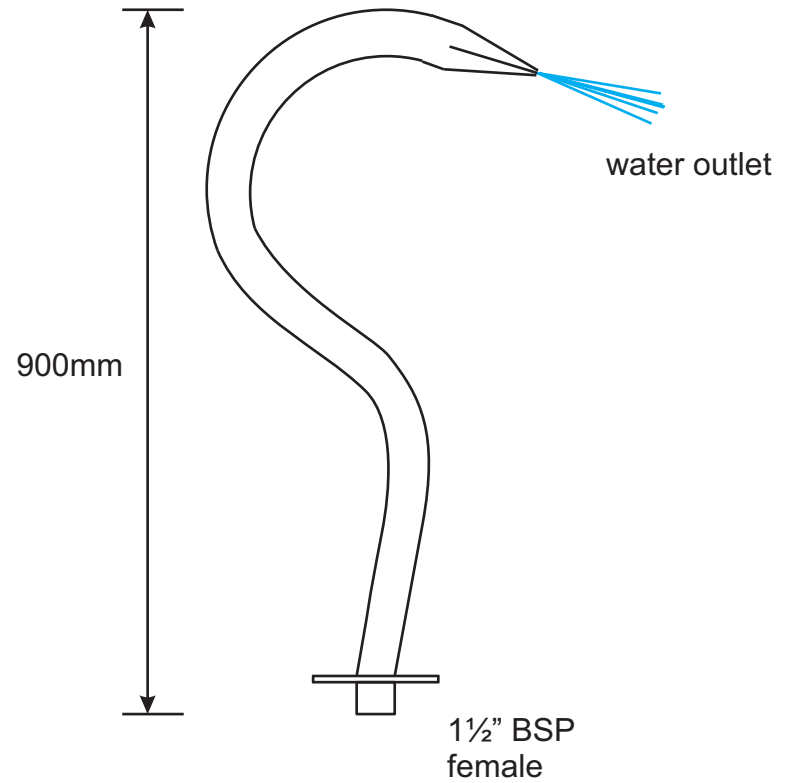

Front View

Side View

**POOL SPA & FILTRATION
SUPPLIES** (Pty) Ltd.

Tel: (011) 793-1381
Fax: (011) 792-3393
info@poolspa.co.za

DESCRIPTION

Waterfeature Swan Nozzle S

SIZES

50mmØ

SIZE

A4

CODE

WSNS

SCALE

DWG NO **13** SHEET