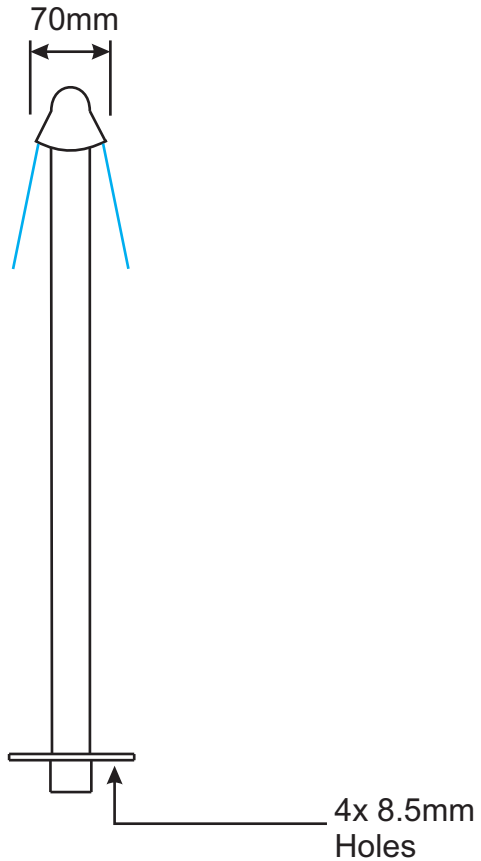

Front View

Side View

**POOL SPA & FILTRATION
SUPPLIES** (Pty) Ltd.

Tel: (011) 793-1381
Fax: (011) 792-3393
info@poolspa.co.za

DESCRIPTION

Waterfeature Swan Nozzle S

SIZES

50mmØ

SIZE

A4

CODE

WSNS

SCALE

DWG NO **13** SHEET