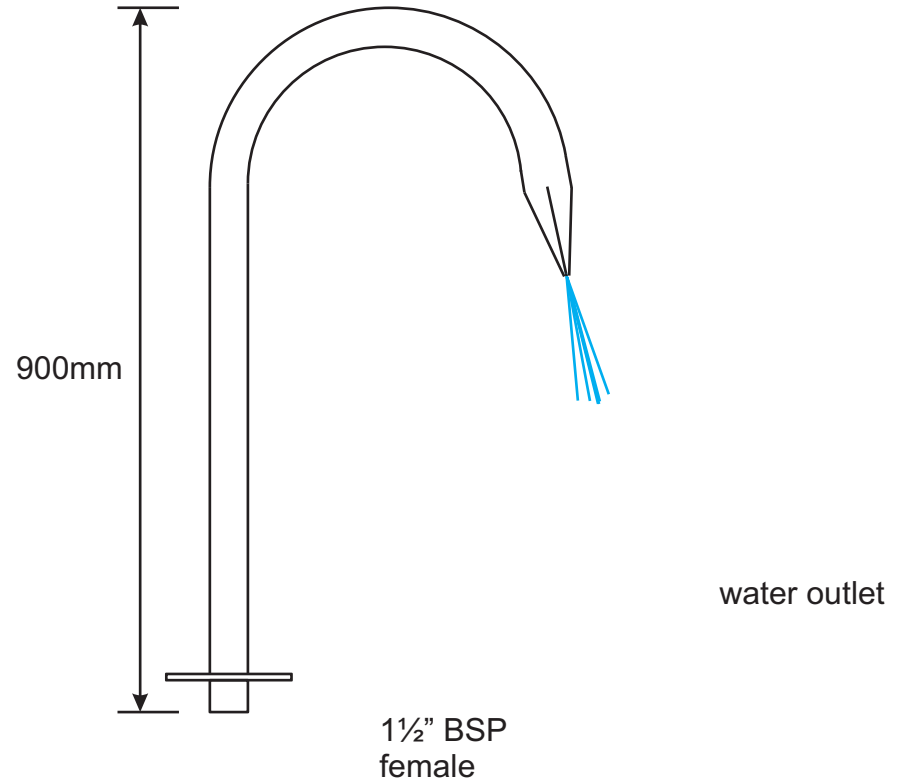

Front View

Side View

POOL SPA & FILTRATION
SUPPLIES (Pty) Ltd.

Tel: (011) 793-1381
Fax: (011) 792-3393
info@poolspa.co.za

DESCRIPTION

Waterfeature Swan Nozzle

SIZES

50mmØ

SIZE

A4

CODE

WSN

SCALE

DWG NO **11** SHEET