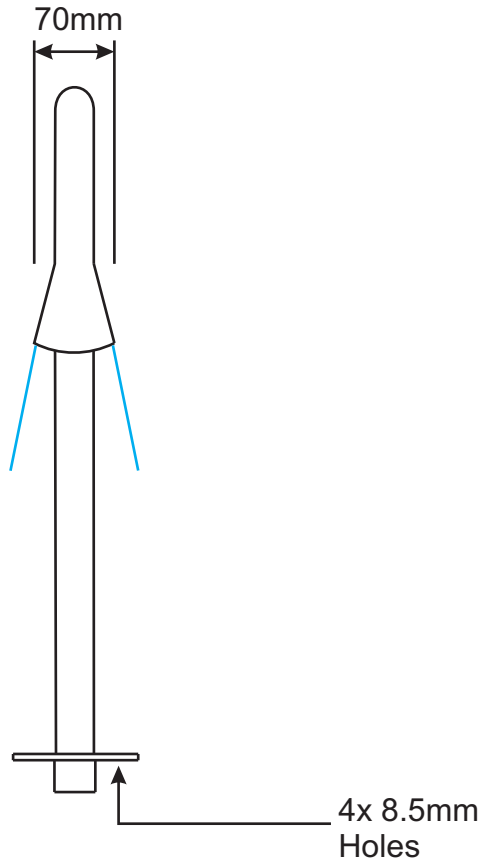

Front View

Side View

POOL SPA & FILTRATION
SUPPLIES (Pty) Ltd.

Tel: (011) 793-1381
Fax: (011) 792-3393
info@poolspa.co.za

DESCRIPTION

Waterfeature Swan Nozzle

SIZES

50mmØ

SIZE

A4

CODE

WSN

SCALE

DWG NO **11** SHEET