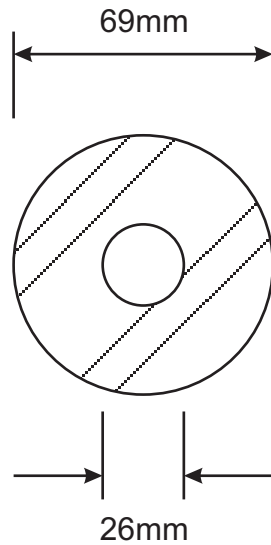

Backing Plate

Side View

Top View

**POOL SPA & FILTRATION
SUPPLIES** (Pty) Ltd.

Tel: (011) 793-1381
Fax: (011) 792-3393
info@poolspa.co.za

DESCRIPTION

Waterfeature Tap Spout

SIZES

25mm

SIZE

A4

CODE

WTS

SCALE

DWG NO

9

SHEET