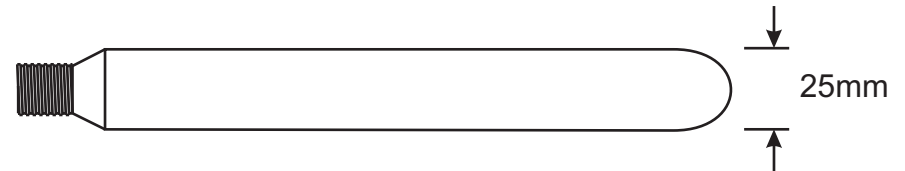

Backing Plate

Side View

Top View

**POOL SPA & FILTRATION
SUPPLIES** (Pty) Ltd.

Tel: (011) 793-1381
Fax: (011) 792-3393
info@poolspa.co.za

DESCRIPTION

Waterfeature Tap Spout

SIZES

25mm

SIZE

A4

CODE

WTS

SCALE

DWG NO

9