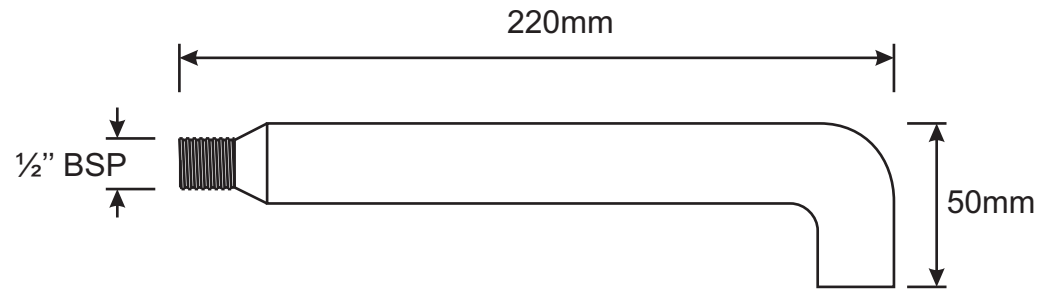

Backing Plate

Side View

Top View

**POOL SPA & FILTRATION
SUPPLIES** (Pty) Ltd.

Tel: (011) 793-1381
Fax: (011) 792-3393
info@poolspa.co.za

DESCRIPTION

Waterfeature Tap Spout

SIZES

25mm

SIZE

A4

CODE

WTS

SCALE

DWG NO

9