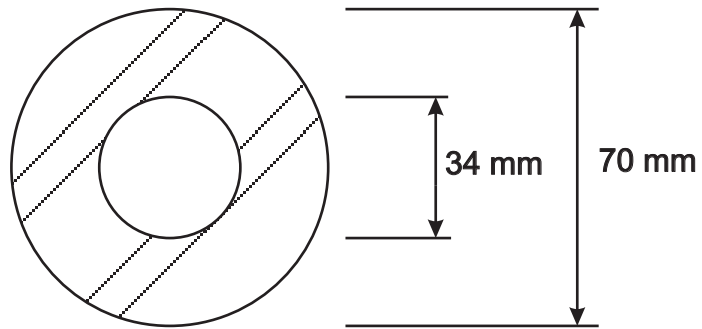

Backing Plate

Front View

Side View

**POOL SPA & FILTRATION
SUPPLIES** (Pty) Ltd.

Tel: (011) 793-1381
Fax: (011) 792-3393
info@poolspa.co.za

DESCRIPTION

Waterfeature Zen Spout

SIZES

32mm

SIZE

A4

CODE

WS1

SCALE

DWG NO **1**

SHEET