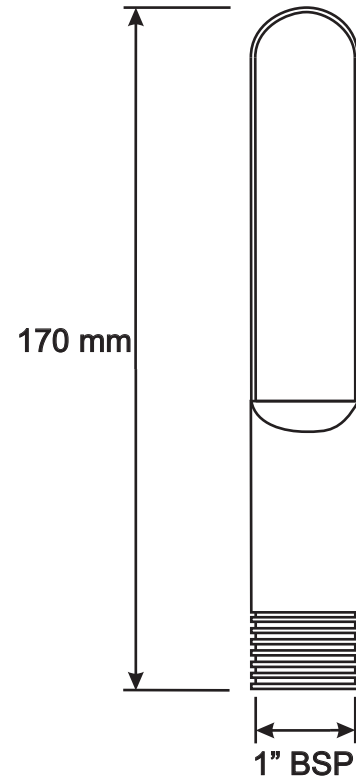

Backing Plate

Front View

Side View

**POOL SPA & FILTRATION
SUPPLIES** (Pty) Ltd.

Tel: (011) 793-1381
Fax: (011) 792-3393
info@poolspa.co.za

DESCRIPTION

Waterfeature Zen Spout

SIZES

32mm

SIZE

A4

CODE

WS1

SCALE

DWG NO **1**

SHEET