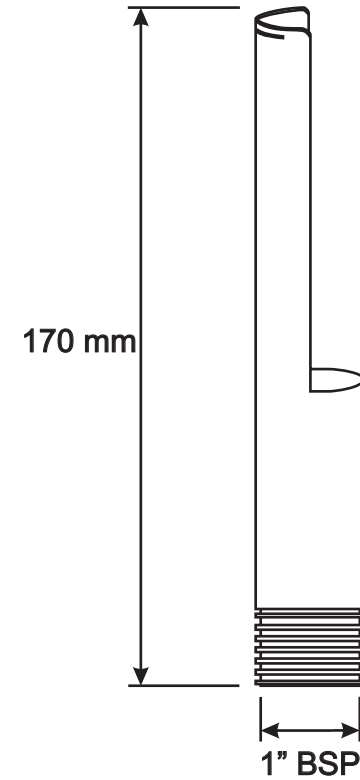

Backing Plate

Front View

Side View

**POOL SPA & FILTRATION
SUPPLIES** (Pty) Ltd.

Tel: (011) 793-1381
Fax: (011) 792-3393
info@poolspa.co.za

DESCRIPTION

Waterfeature Zen Spout

SIZES

32mm

SIZE

A4

CODE

WS1

SCALE

DWG NO **1**

SHEET