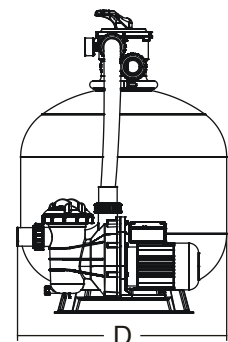

Highlight Features:

- Suggested Installation: Domestic swimming pool
- Easy installation with pre-installed plumbing system and base
- Simple operation with 4-way multiport valve
- Filter structure with UV resistance material
- Max operating pressure 28psi / 2.0 bar
- Max temperature of 40°C (104 °F)
- Suggested size of media : 0.5-0.8mm

Remarks: Flow curve information based on 220V/50Hz motor.

Technical Information

Code	Model No	Filter	Pump	Valve Connections		Sand(kg)
88031508	FSP350-6W	P350	SS020	1.5 inch	50mm	20
88031609	FSP400-6W	P400	SS033	1.5 inch	50mm	35
88031710	FSP450-6W	P450	SS050	1.5 inch	50mm	45
88031811	FSP500-6W	P500	SS075	1.5 inch	50mm	85
88031912	FSP650-6W	P650	SS100	1.5 inch	50mm	145

Note: Suggested sand weight varies with differences in filter media size. For reference only.

Product Dimension

Model No	A mm	B mm	C mm	D mm	Max Flow Rate	
FSP350-6W	160	680	555	350	72lpm	4.32m³/h
FSP400-6W	175	759	760	400	108lpm	6.48m³/h
FSP450-6W	210	813	760	449	135lpm	8.10m³/h
FSP500-6W	235	856	760	527	185lpm	11.10m³/h
FSP650-6W	300	961	760	627	260lpm	15.60m³/h