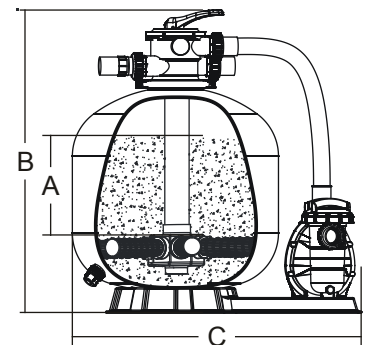

"FSP" Series Filtration Combo

Designed for easy set-up domestic pool, "FSP" Series filtration combo offers the right solution for home user who is looking for user-friendly and excellent filtration performance. "FSP" Series Filtration Combo includes top mount plastic filter tank, 4 or 6-way multiport valve, swimming pool pumps attached with base.

Highlight Features:

- Suggested Installation: Domestic swimming pool
- Easy installation with pre-installed plumbing system and base
- Simple operation with 4-way multiport valve
- Filter structure with UV resistance material
- Max operating pressure 28psi / 2.0 bar
- Max temperature of 40°C (104 °F)
- Suggested size of media : 0.5-0.8mm

Remarks: Flow curve information based on 220V/50Hz motor.

Technical Information

Code	Model No	Filter	Pump	Valve Connections		Sand(kg)
88031508	FSP350-6W	P350	SS020	1.5 inch	50mm	20
88031609	FSP400-6W	P400	SS033	1.5 inch	50mm	35
88031710	FSP450-6W	P450	SS050	1.5 inch	50mm	45
88031811	FSP500-6W	P500	SS075	1.5 inch	50mm	85
88031912	FSP650-6W	P650	SS100	1.5 inch	50mm	145

Note: Suggested sand weight varies with differences in filter media size. For reference only.

Product Dimension

Model No	A mm	B mm	C mm	D mm	Max Flow Rate	
FSP350-6W	160	680	555	350	72lpm	4.32m³/h
FSP400-6W	175	759	760	400	108lpm	6.48m³/h
FSP450-6W	210	813	760	449	135lpm	8.10m³/h
FSP500-6W	235	856	760	527	185lpm	11.10m³/h
FSP650-6W	300	961	760	627	260lpm	15.60m³/h