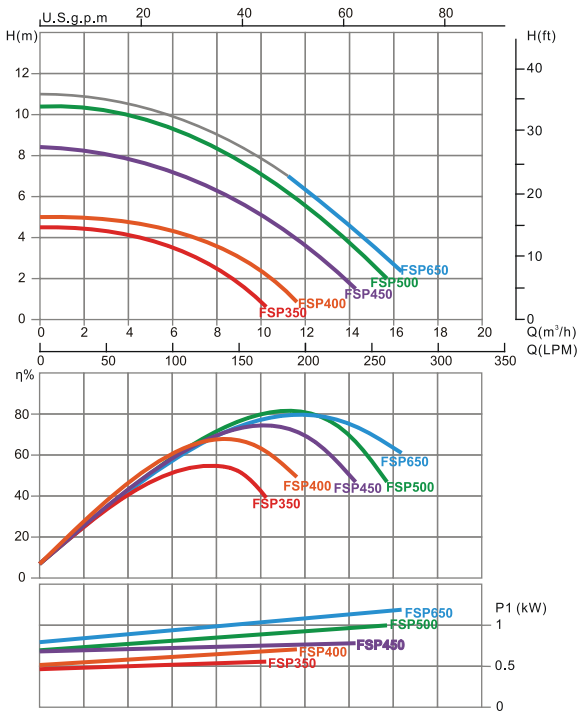

"FSP" Series Filtration Combo

Designed for easy set-up domestic pool, "FSP" Series filtration combo offers the right solution for home user who is looking for user-friendly and excellent filtration performance. "FSP" Series Filtration Combo includes top mount plastic filter tank, 4 or 6-way multiport valve, swimming pool pumps attached with base.

Highlight Features:

- Suggested Installation: Domestic swimming pool
- Easy installation with pre-installed plumbing system and base
- Simple operation with 4-way multiport valve
- Filter structure with UV resistance material
- Max operating pressure 28psi / 2.0 bar
- Max temperature of 40°C (104 °F)
- Suggested size of media : 0.5-0.8mm

Remarks: Flow curve information based on 220V/50Hz motor.

Technical Information

Code	Model No	Filter	Pump	Valve Connections		Sand(kg)
88031508	FSP350-6W	P350	SS020	1.5 inch	50mm	20
88031609	FSP400-6W	P400	SS033	1.5 inch	50mm	35
88031710	FSP450-6W	P450	SS050	1.5 inch	50mm	45
88031811	FSP500-6W	P500	SS075	1.5 inch	50mm	85
88031912	FSP650-6W	P650	SS100	1.5 inch	50mm	145

Note: Suggested sand weight varies with differences in filter media size. For reference only.

Product Dimension

Model No	A mm	B mm	C mm	D mm	Max Flow Rate	
FSP350-6W	160	680	555	350	72lpm	4.32m³/h
FSP400-6W	175	759	760	400	108lpm	6.48m³/h
FSP450-6W	210	813	760	449	135lpm	8.10m³/h
FSP500-6W	235	856	760	527	185lpm	11.10m³/h
FSP650-6W	300	961	760	627	260lpm	15.60m³/h